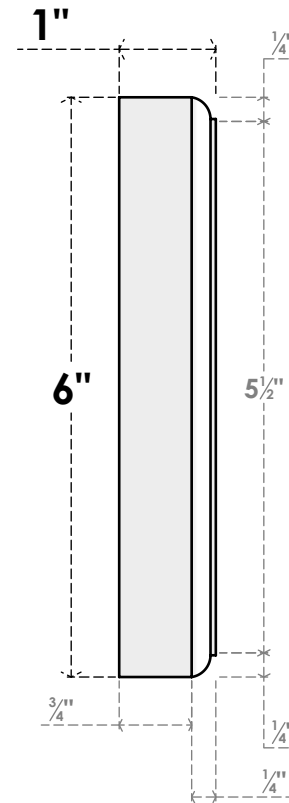

ROSP060X060X100SDG11

6"W X 6"H X 1"P STANDARD SEDGWICK FLOWER ROSETTE WITH ROUNDED EDGE, ARCHITECTURAL GRADE PVC

FRONT

SIDE

EKENA MILLWORK
2300 WEST MAIN ST.
CLARKSVILLE, TX 75426
TOLL FREE: 866-607-0453
WWW.EKENAMILLWORK.COM

NOTES

1. INSTALLATION TO BE COMPLETED IN ACCORDANCE WITH MANUFACTURER'S SPECIFICATIONS.
2. DRAWING MAY NOT BE TO SCALE
3. THIS DRAWING IS INTENDED FOR DESIGN AND PLANNING PURPOSES ONLY.
4. ALL INFORMATION CONTAINED HEREIN WAS CURRENT AT THE TIME OF DEVELOPMENT BUT MUST BE REVIEWED AND APPROVED BY THE PRODUCT MANUFACTURER TO BE CONSIDERED ACCURATE.
5. ARCHITECTURAL GRADE PVC PRODUCTS ARE MADE FROM EXPANDED CELLULAR PVC AND COME NATURALLY WHITE BUT MAY BE PAINTED