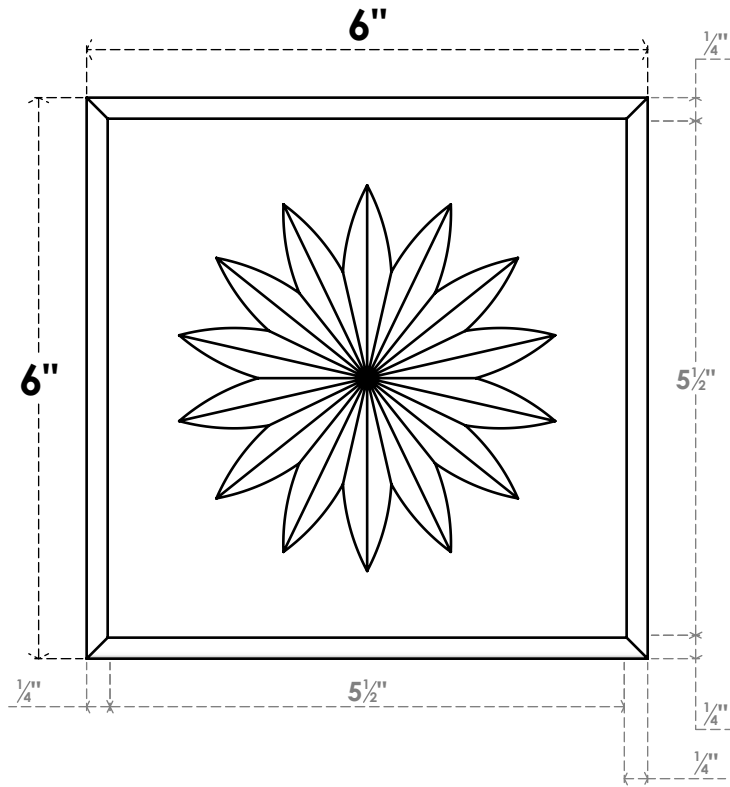

ROSP060X060X100SDG11

6"W X 6"H X 1"P STANDARD SEDGWICK FLOWER ROSETTE WITH ROUNDED EDGE, ARCHITECTURAL GRADE PVC

FRONT

SIDE

EKENA MILLWORK
2300 WEST MAIN ST.
CLARKSVILLE, TX 75426
TOLL FREE: 866-607-0453
WWW.EKENAMILLWORK.COM